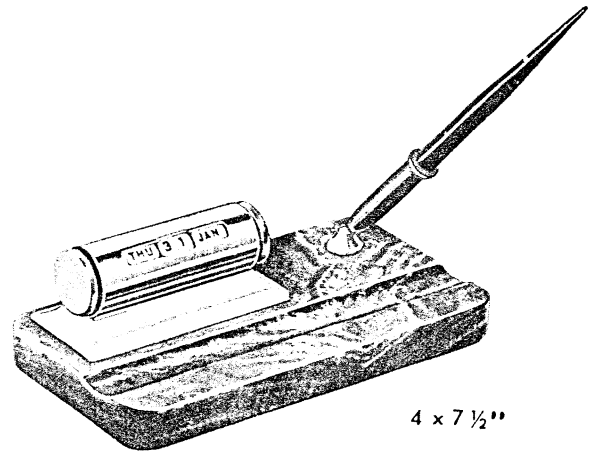

4 x 7 ½"

3502S
SPANISH ONYX
With B121SKD White Dot Pen $35.00
With B5SKD Pen, pencil or ballpoint 27.50
(Includes No. 586 Perpetual Calendar)